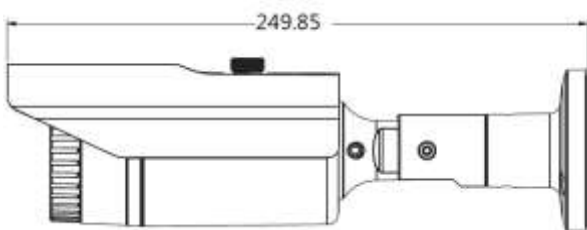

Dimensions (mm)

Entrance

Alley

Corridor.

Camera

Models	OB-E400Af
Hardware System	CPU: 800 MHz Flash: 32M RAM: 256 DDRIII
Image Sensor	Sensor Type : 1/3" Progressive CMOS Sensor Sensor Resolution : 2688 x 1520 pixel
Lens	Fix-IRIS: F2.0 Focal Length: f=3.6 mm View Angle: (H°/V°/D°) 90°48°102°
Local Storage	Built-in Micro SD/SDHC/SDXC Max.128G Memory Card Slot
Day & Night ICR	Removable IR-cut Filter/Auto Light Sensor
Minimum Illumination	0 Lux(IR On, B/W) 0.003Lux(F2.0,B/W) 0.005 Lux(F2.0,Color)
IR Illuminators	Built -In IR Illuminators IR Range: 20m IR LED: 12 pcs