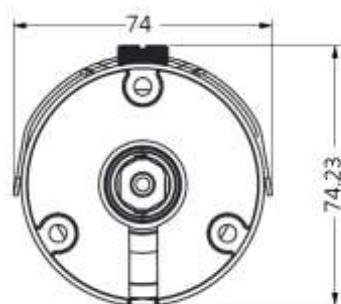

Dimensions (mm)

Entrance

Alley

Corridor.

Camera

Models	OB-E400Af
Hardware System	CPU: 800 MHz Flash: 32M RAM: 256 DDRIII
Image Sensor	Sensor Type : 1/3" Progressive CMOS Sensor Sensor Resolution : 2688 x 1520 pixel
Lens	Fix-IRIS: F2.0 Focal Length: f=3.6 mm View Angle: (H°/V°/D°) 90°48°102°
Local Storage	Built-in Micro SD/SDHC/SDXC Max.128G Memory Card Slot
Day & Night ICR	Removable IR-cut Filter/Auto Light Sensor
Minimum Illumination	0 Lux(IR On, B/W) 0.003Lux(F2.0,B/W) 0.005 Lux(F2.0,Color)
IR Illuminators	Built -In IR Illuminators IR Range: 20m IR LED: 12 pcs