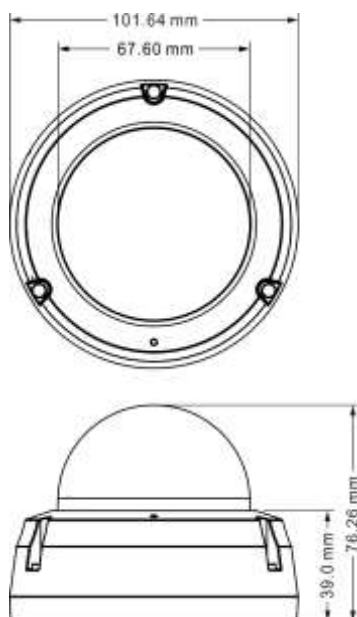

BUDGETARY Series

HIGH FRAME RATE & HIGH PERFORMANCE

VD-E400Af

4 Megapixel Day & Night Compact Vandal Dome Network Camera

- 4 Megapixel Outdoor Vandal Dome Camera
- H.264 High Profile Video Compression Technology
- i-Mode for Different Environments
- EasyLink® for accessing IP camera easier
- Support HDTV Video Quality (Full HD 1080p @ 30fps Streaming)
- Removable IR-cut Filter / Auto Light Sensor for Day and Night
- IK10 Vandal Proof and IP66 Weather Proof Outdoor Enclosure
- Built-in IR Illuminators up to 20 Meters
- Built-in Microphone
- External Storage SDXC Card supported
- PoE(802.3af) / DC 12V supported

Dimensions

Restaurant

Retail

School

Camera	
Models	VD-E400Af
Hardware System	CPU: 800 MHz Flash: 32M RAM: 256 DDRIII
Image Sensor	Sensor Type : 1/3" Progressive CMOS Sensor Sensor Resolution : 2688 x 1520 pixel
Lens	Fix-IRIS: F2.2 Focal Length: f=2.3 mm View Angle: (H°/V°/D°) 126°/76°/140°
Local Storage	Built-in Micro SD/SDHC/SDXC Max.128G Memory Card Slot
Day & Night ICR	Removable IR-cut Filter/Auto Light Sensor
Minimum Illumination	0 Lux(IR On, B/W) 0.005 Lux(F2.2,B/W) 0.006 Lux(F2.2,Color)
IR Illuminators	Built-In IR Illuminators IR Range: 20m IR LED: 12 pcs
Video	
Compression Streaming	H.264 / MJPEG 2 streams
Video Setting	Quality Setting:1~6 Bitrate Setting up to 12M bps i-Mode Scene Management: Smart Auto/ Indoor 60Hz/ Indoor 50Hz/ Outdoor/ Car License Plate / Schedule/ Digital Input/ Entrance & Elevator / Always i-Mode Profile Setting: Auto Exposure Control/Gain/ White Balance Control Manual Exposure Control: 1/120000~1s Manual Gain Control: 1 ~ 48
Image Resolution	4M : 2688 x 1512 @ 20fps Full HD : 1920 x 1080 @ 30fps
WDR	60dB
Events and Alarm Management	
Events	Motion Detection/ Schedule/ Audio Detection
Alarm	Stream/Snapshot to FTP/Email/Samba/SD-Card HTTP/Email Notification/